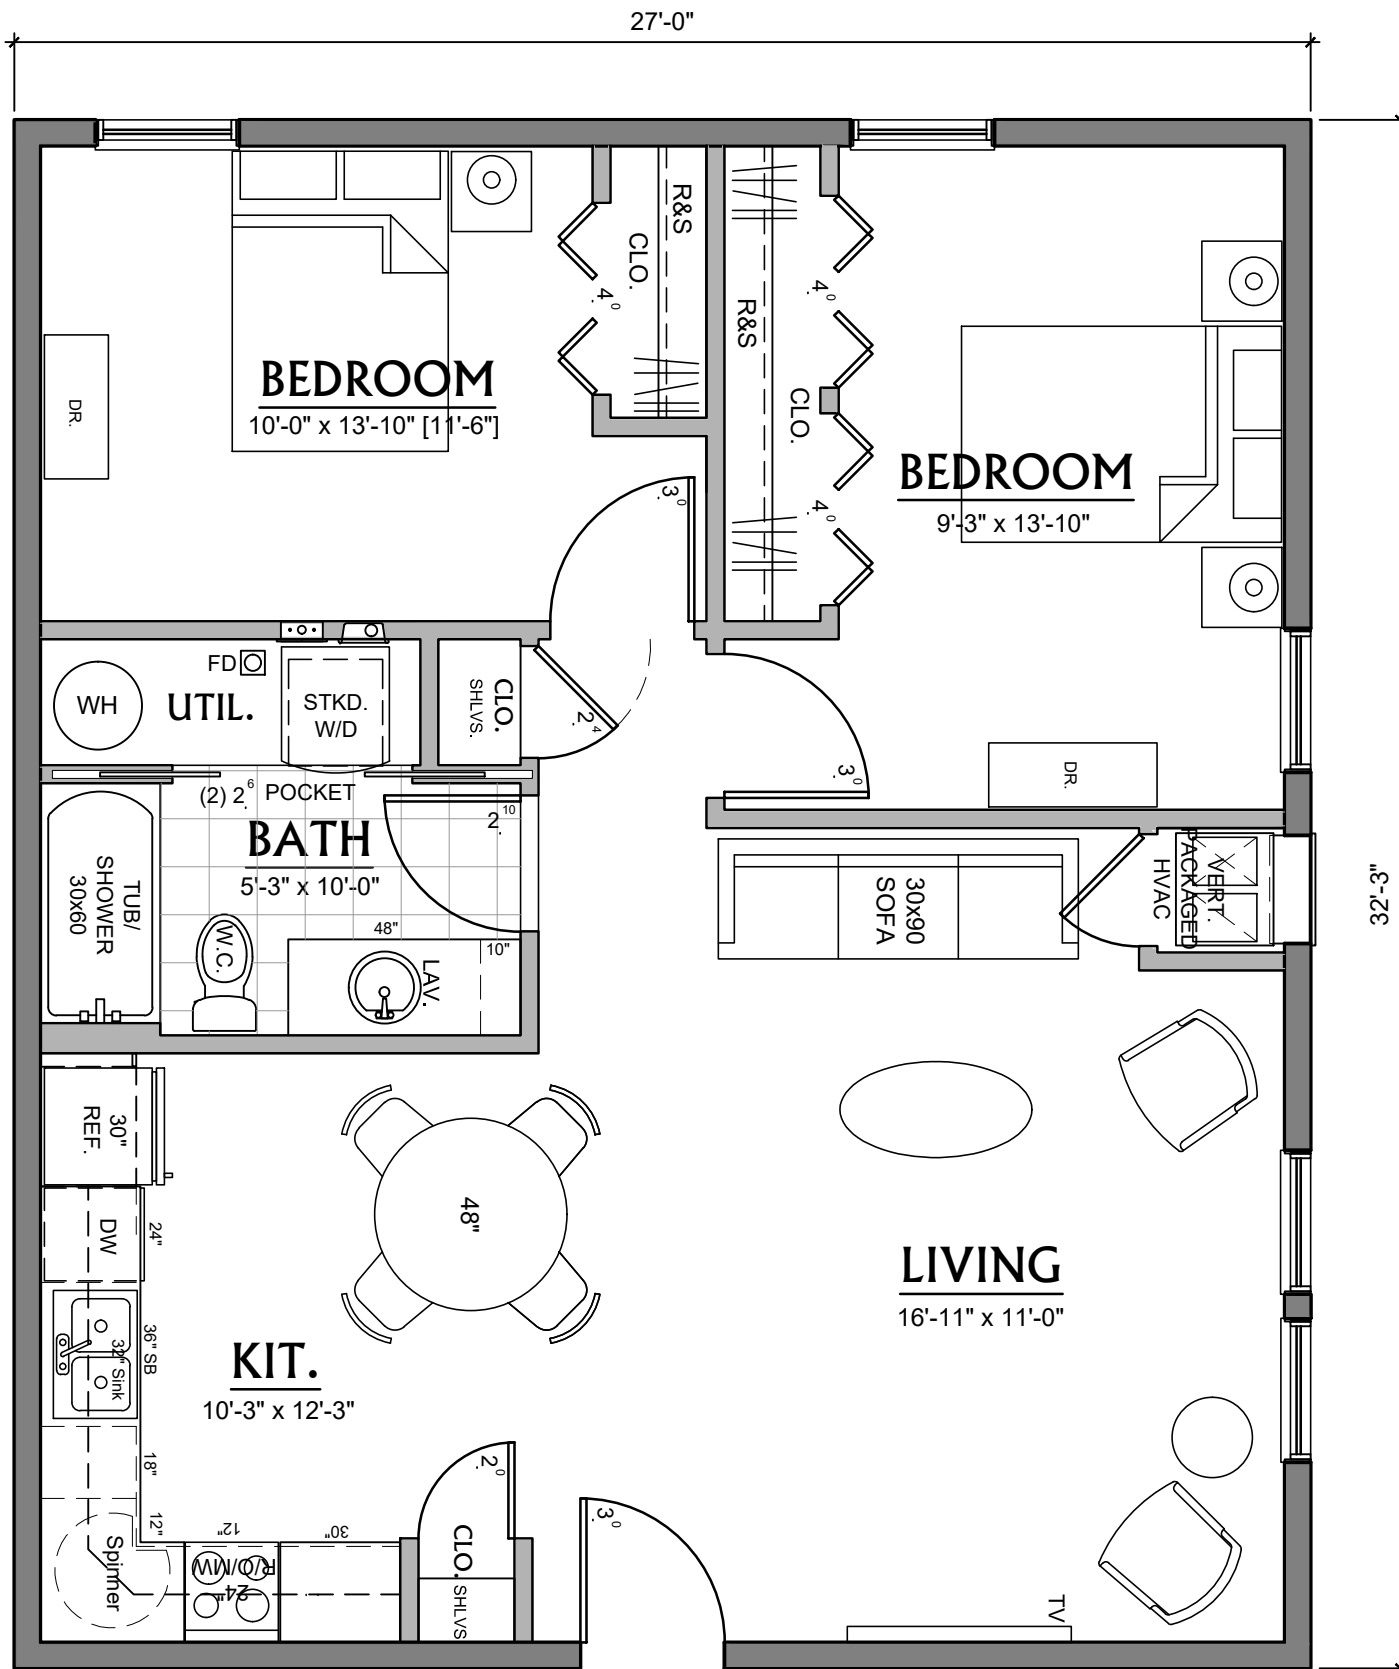

CHARLEVOIX 1

SCALE: 1/4" = 1'-0"

UNIT GROSS 624 sq. ft.

**THE CHARLEVOIX
THREE OAKS COMMUNITIES**

CHARLEVOIX - 1 Type A

SCALE: $\frac{1}{4}$ " = 1'-0"

UNIT GROSS 709 sq. ft.

**THE CHARLEVOIX
THREE OAKS COMMUNITIES**

CHARLEVOIX 2A

SCALE: 1/4" = 1'-0"

UNIT GROSS 847 SQ. FT.

**THE CHARLEVOIX
THREE OAKS COMMUNITIES**

CHARLEVOIX 2B

SCALE: 1/4" = 1'-0"

UNIT GROSS 871 SQ. FT.

**THE CHARLEVOIX
THREE OAKS COMMUNITIES**

CHARLEVOIX 2C

SCALE: 1/4" = 1'-0"

UNIT GROSS 871 SQ. FT.

THE CHARLEVOIX
THREE OAKS COMMUNITIES