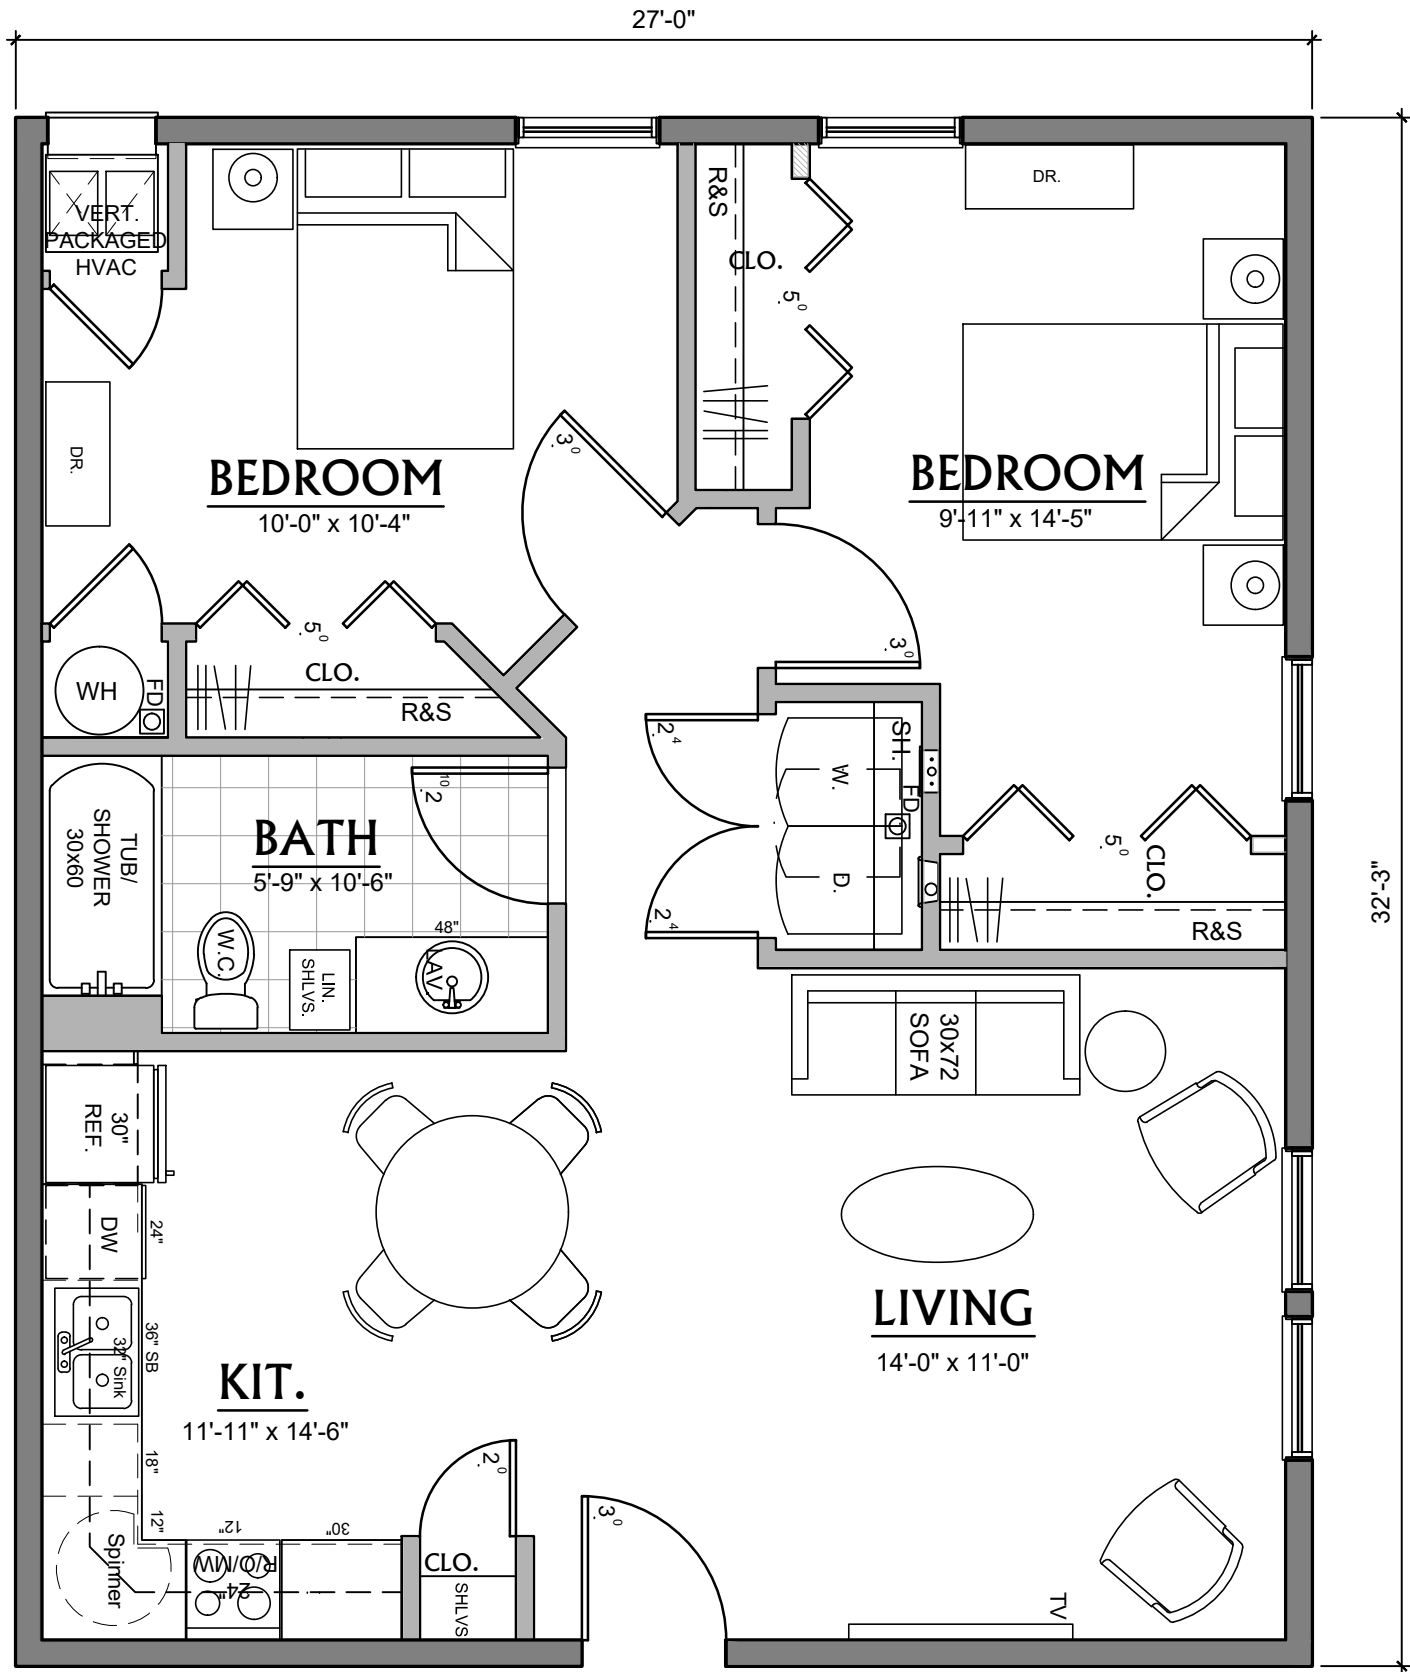

CHARLEVOIX 1

SCALE: 1/4" = 1'-0"

UNIT GROSS 624 sq. ft.

**THE CHARLEVOIX
THREE OAKS COMMUNITIES**

CHARLEVOIX - 1 Type A

SCALE: $\frac{1}{4}$ " = 1'-0"

UNIT GROSS 709 sq. ft.

**THE CHARLEVOIX
THREE OAKS COMMUNITIES**

CHARLEVOIX 2A

SCALE: 1/4" = 1'-0"

UNIT GROSS 847 SQ. FT.

**THE CHARLEVOIX
THREE OAKS COMMUNITIES**

CHARLEVOIX 2B

SCALE: 1/4" = 1'-0"

UNIT GROSS 871 SQ. FT.

**THE CHARLEVOIX
THREE OAKS COMMUNITIES**

CHARLEVOIX 2C

SCALE: 1/4" = 1'-0"

UNIT GROSS 871 SQ. FT.

THE CHARLEVOIX
THREE OAKS COMMUNITIES