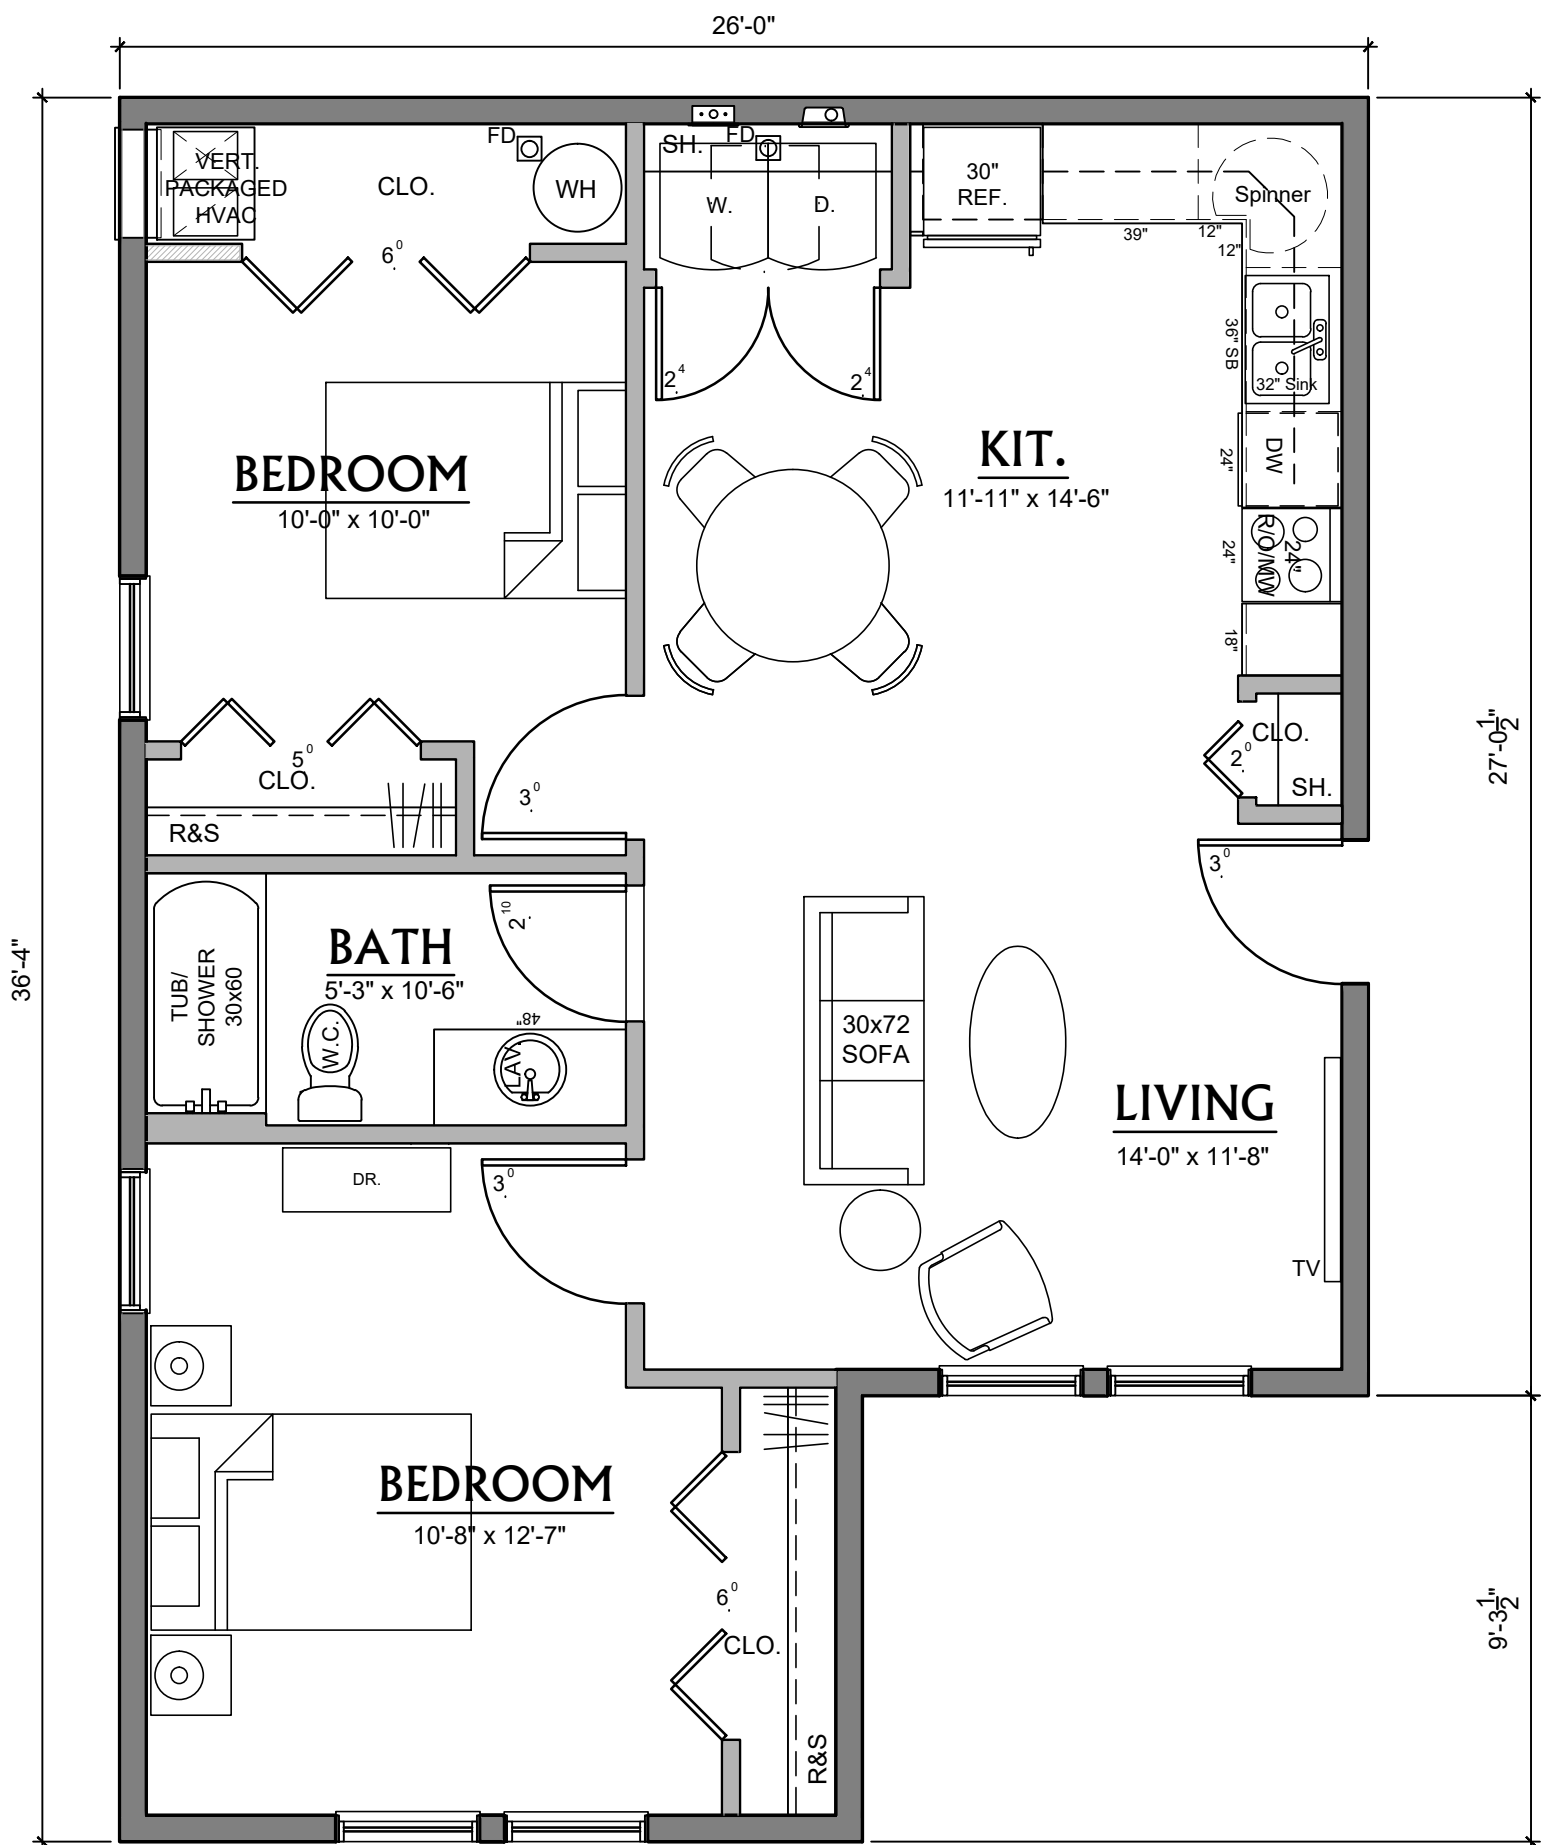

CHARLEVOIX 1

SCALE: 1/4" = 1'-0"

UNIT GROSS 624 sq. ft.

**THE CHARLEVOIX
THREE OAKS COMMUNITIES**

CHARLEVOIX - 1 Type A

SCALE: $\frac{1}{4}$ " = 1'-0"

UNIT GROSS 709 sq. ft.

**THE CHARLEVOIX
THREE OAKS COMMUNITIES**

CHARLEVOIX 2A

SCALE: 1/4" = 1'-0"

UNIT GROSS 847 SQ. FT.

**THE CHARLEVOIX
THREE OAKS COMMUNITIES**

CHARLEVOIX 2B

SCALE: 1/4" = 1'-0"

UNIT GROSS 871 SQ. FT.

**THE CHARLEVOIX
THREE OAKS COMMUNITIES**

CHARLEVOIX 2C

SCALE: 1/4" = 1'-0"

UNIT GROSS 871 SQ. FT.

THE CHARLEVOIX
THREE OAKS COMMUNITIES