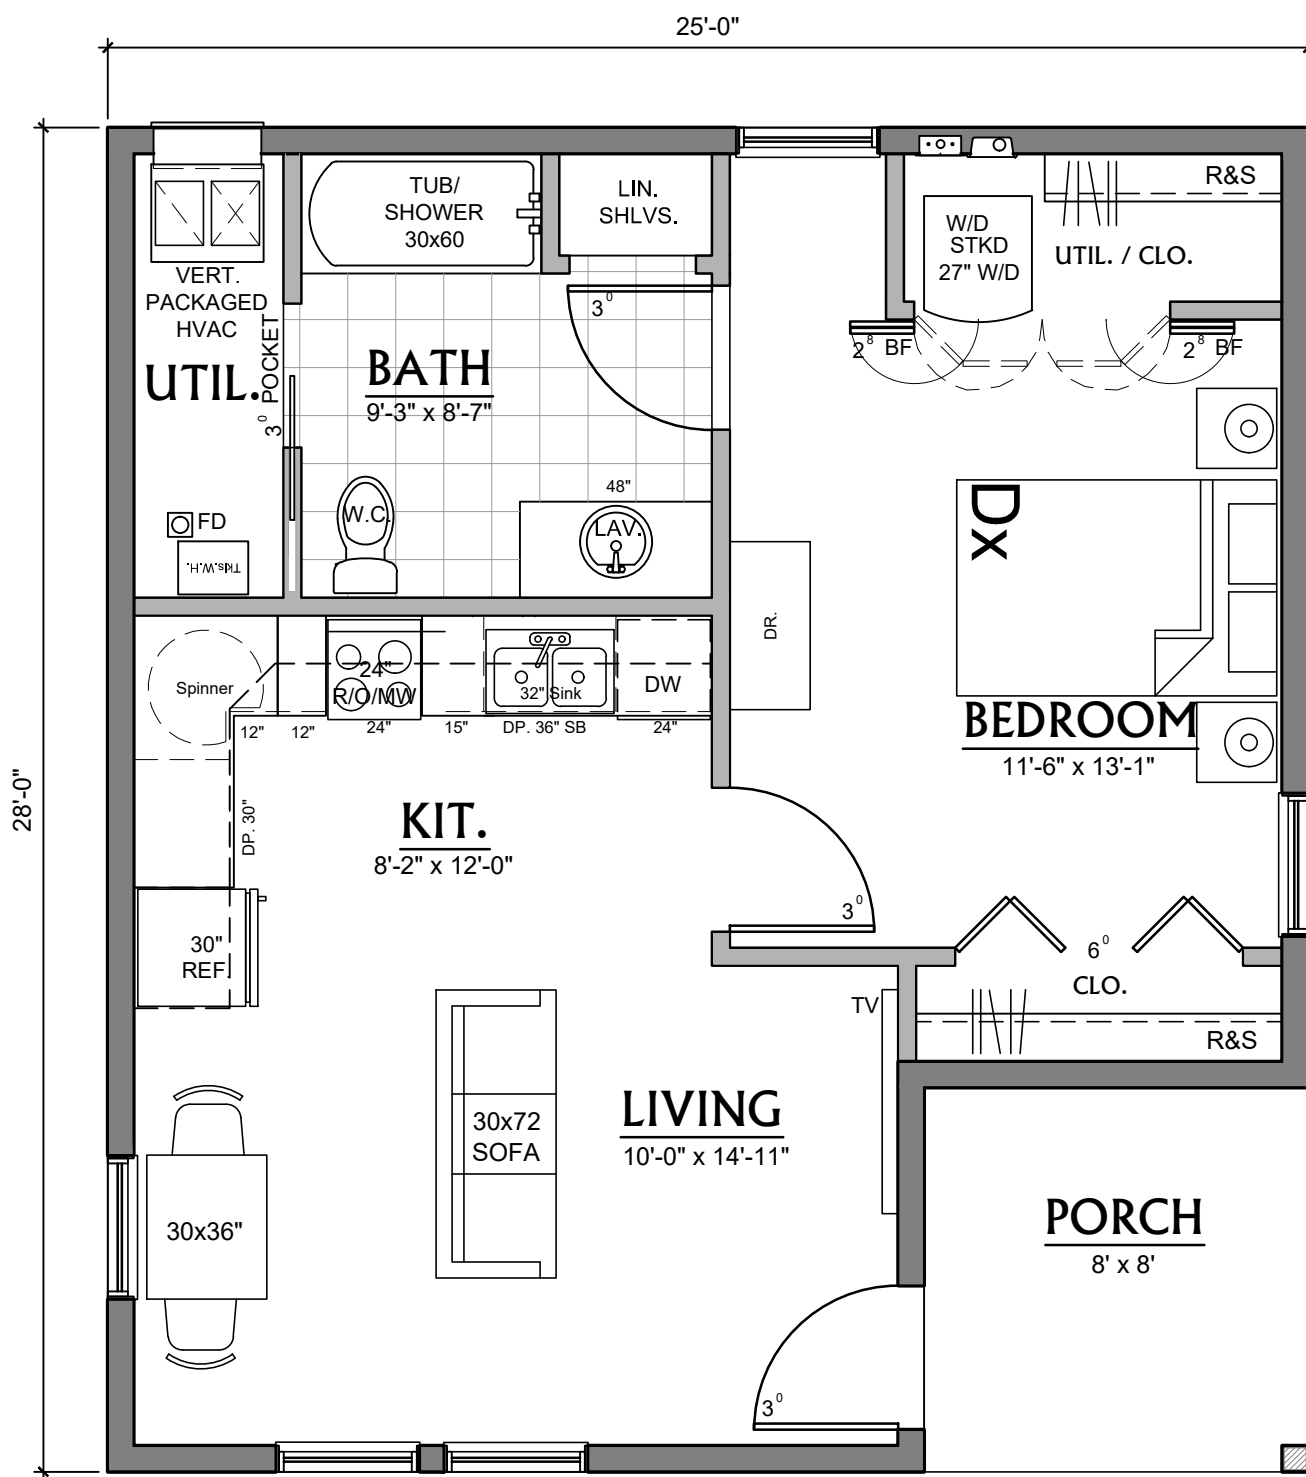

**UNIT GROSS      324 sq. ft.**

**THE COTTAGES  
 THREE OAKS COMMUNITIES**

**GLEN 1**

SCALE: 1/4" = 1'-0"

UNIT GROSS 584 SQ. FT.

**THE COTTAGES**

**THREE OAKS COMMUNITIES**

**GLEN 1 - Type A**

SCALE: 1/4" = 1'-0"

UNIT GROSS 636 SQ. FT.

**THE COTTAGES**

**THREE OAKS COMMUNITIES**

**GLEN 2**

SCALE: 1/4" = 1'-0"

UNIT GROSS      712 sq. ft.

**THE COTTAGES**  
**THREE OAKS COMMUNITIES**