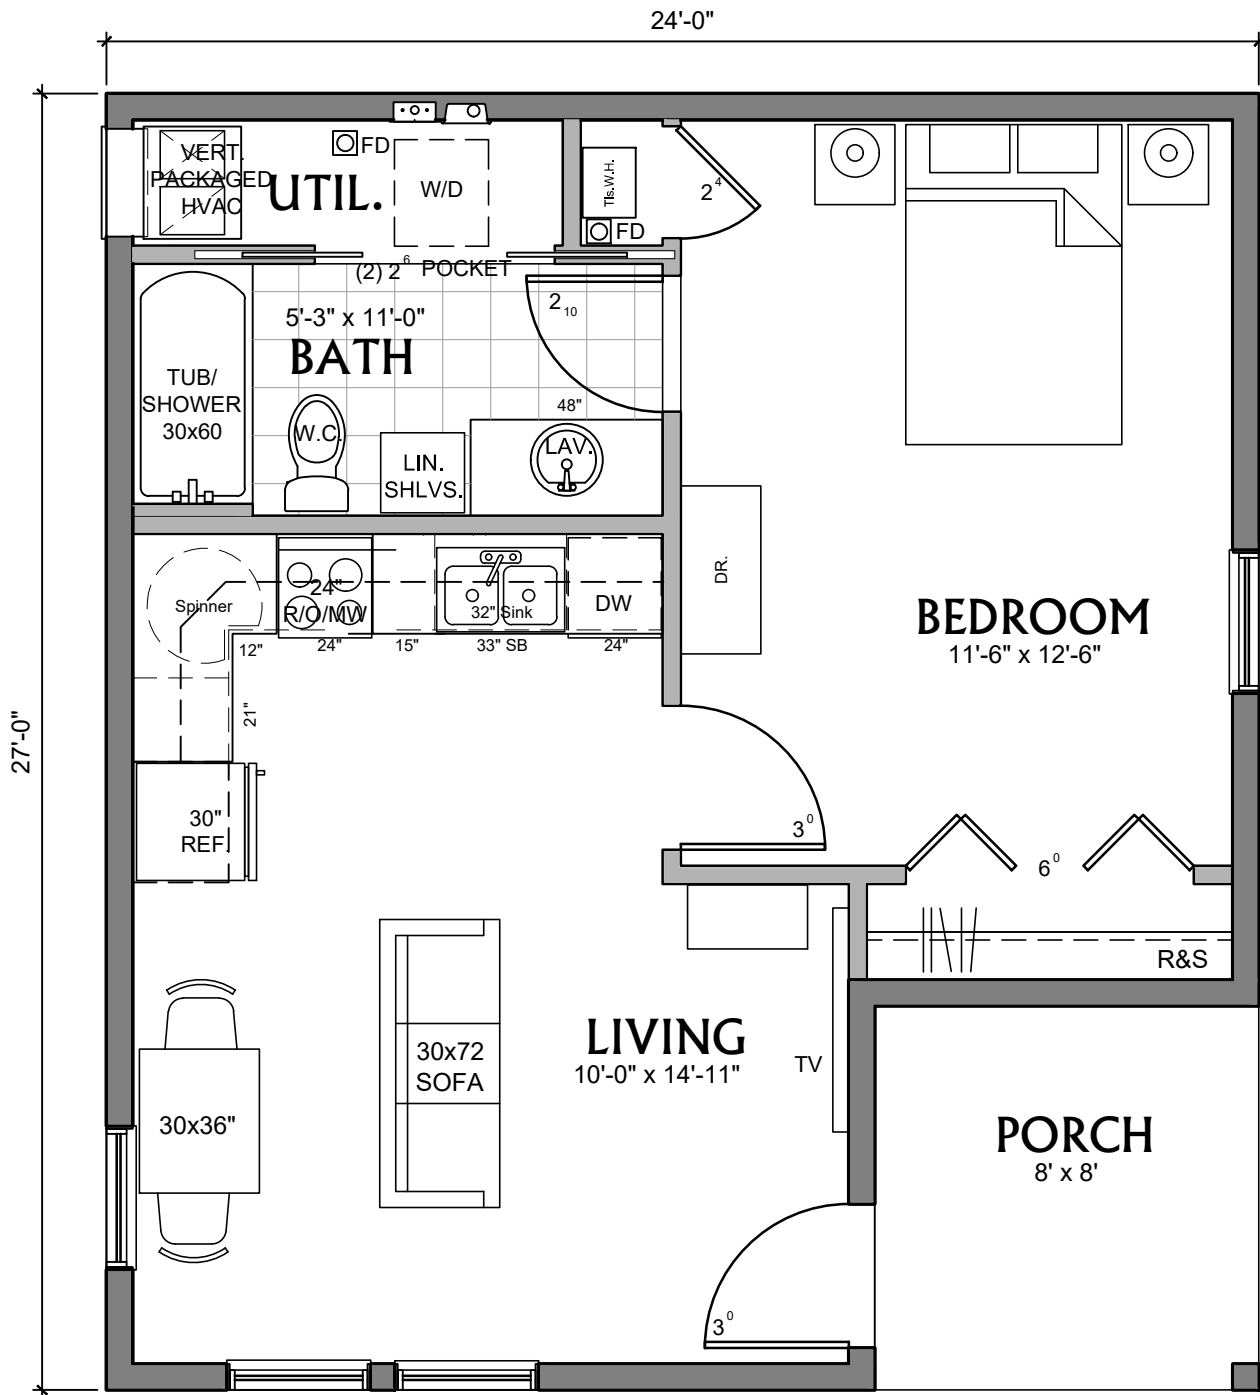

**UNIT GROSS      324 sq. ft.**

**THE COTTAGES  
 THREE OAKS COMMUNITIES**

**GLEN 1**

SCALE: 1/4" = 1'-0"

UNIT GROSS 584 SQ. FT.

**THE COTTAGES**

**THREE OAKS COMMUNITIES**

**GLEN 1 - Type A**

SCALE: 1/4" = 1'-0"

UNIT GROSS 636 SQ. FT.

**THE COTTAGES**

**THREE OAKS COMMUNITIES**

**GLEN 2**

SCALE: 1/4" = 1'-0"

UNIT GROSS      712 sq. ft.

**THE COTTAGES**  
**THREE OAKS COMMUNITIES**