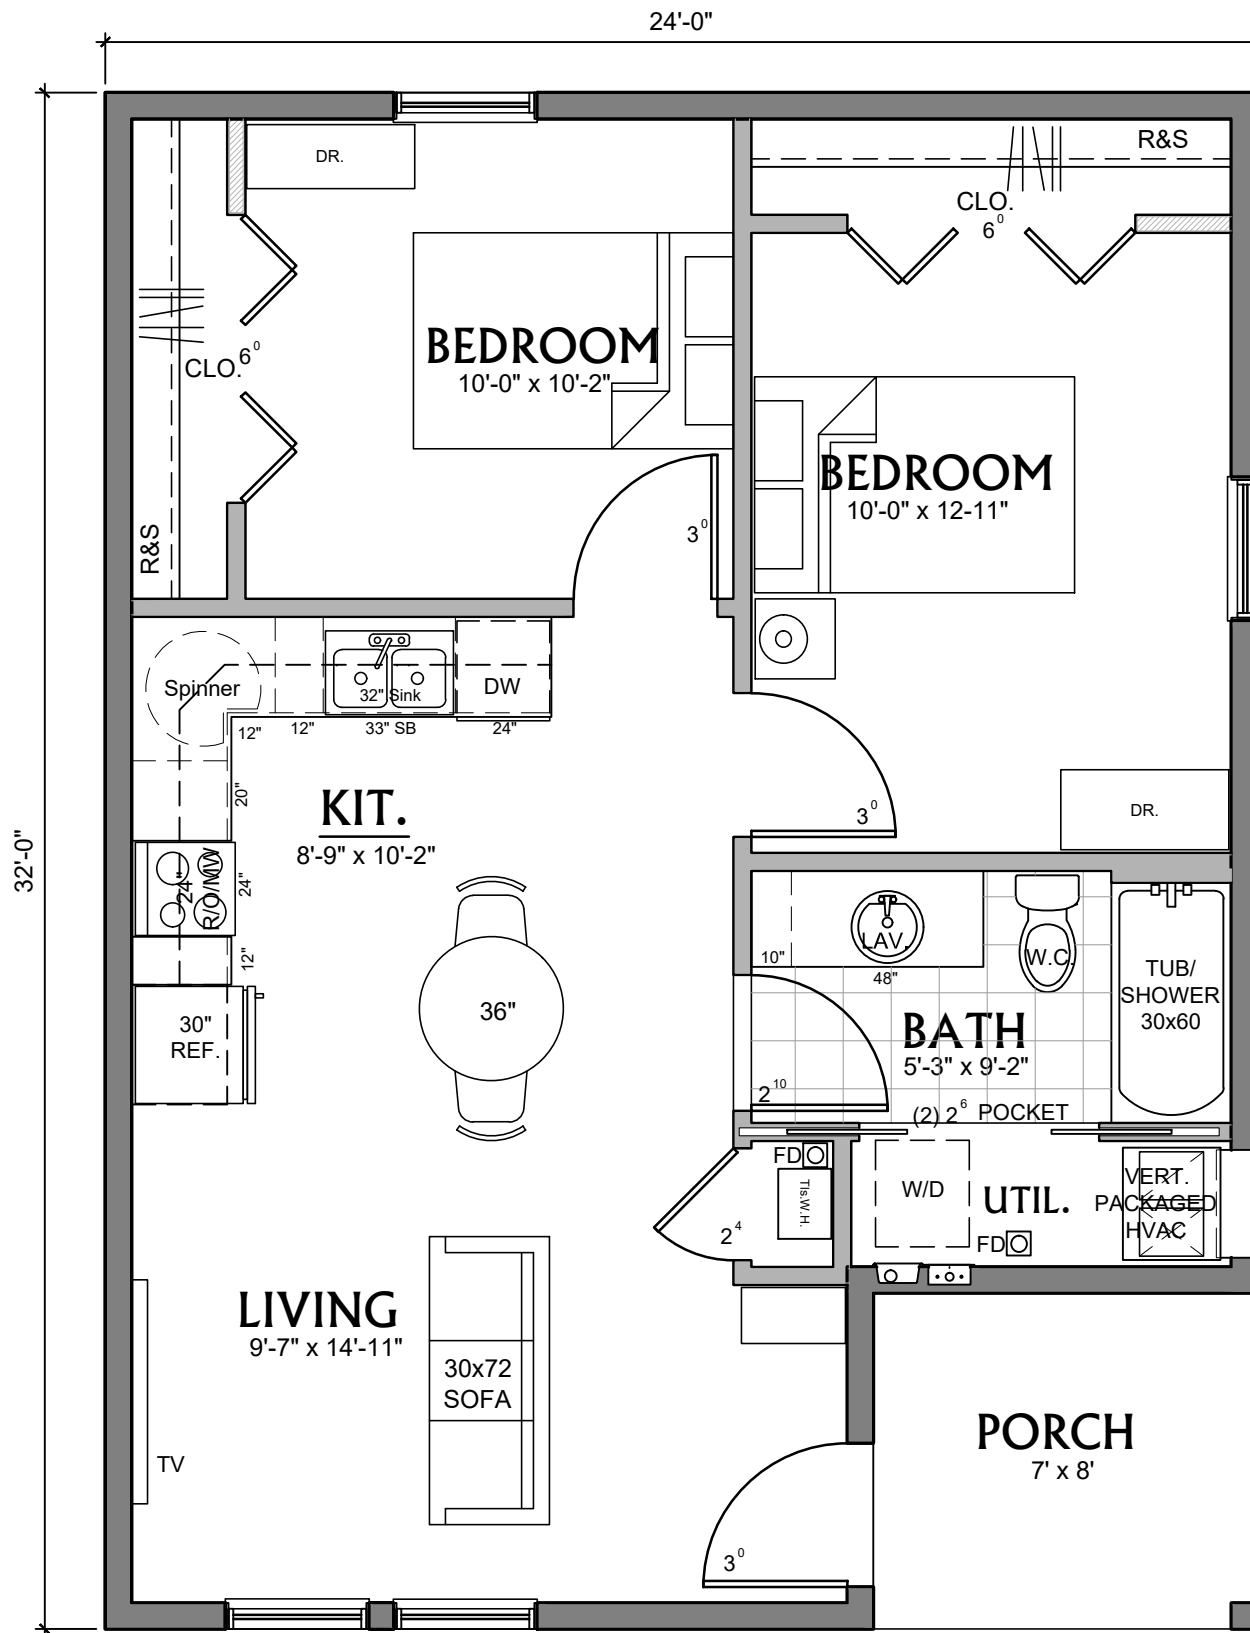

**UNIT GROSS      324 sq. ft.**

**THE COTTAGES  
 THREE OAKS COMMUNITIES**

**GLEN 1**

SCALE: 1/4" = 1'-0"

UNIT GROSS 584 SQ. FT.

**THE COTTAGES**

**THREE OAKS COMMUNITIES**

**GLEN 1 - Type A**

SCALE: 1/4" = 1'-0"

UNIT GROSS 636 SQ. FT.

**THE COTTAGES**

**THREE OAKS COMMUNITIES**

**GLEN 2**

SCALE: 1/4" = 1'-0"

UNIT GROSS      712 sq. ft.

**THE COTTAGES**  
**THREE OAKS COMMUNITIES**